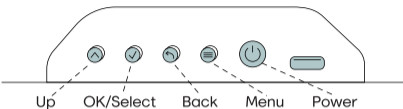

1

2

Button Layout

Power On/Off To turn on the device, press the "Power" button. To turn off the device, press and hold the "Power" button for five seconds, until "Turning off..." image is displayed.

Soft Reset Soft factory reset erases all the user selected settings. To perform a soft factory reset, press and hold buttons "Back" and "Menu" for five seconds, until the "Performing soft-reset..." image is displayed.