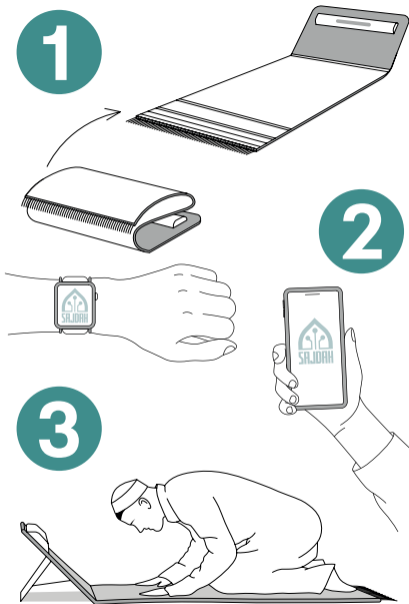

Smart Educational
Prayer Rug

User Guide

Quick Start Manual

1. Unpack and charge your **Sajdah** prayer rug (if needed)
2. Download **Sajdah** app from App Store or Google Play store

3. Pair your **Sajdah** rug with your mobile phone using **Sajdah** app
4. Select one of many prayers available in the app
5. Follow on-screen instructions

1

2

Button Layout

Power On/Off To turn on the device, press the "Power" button. To turn off the device, press and hold the "Power" button for five seconds, until "Turning off..." image is displayed.

Soft Reset Soft factory reset erases all the user selected settings. To perform a soft factory reset, press and hold buttons "Back" and "Menu" for five seconds, until the "Performing soft-reset..." image is displayed.

Hard Reset Hard factory reset erases all data and boots up with the original factory firmware. To perform a hard factory reset, press and hold buttons "Up" and "Menu" for five seconds, until the "Performing hard-reset..." image is displayed.